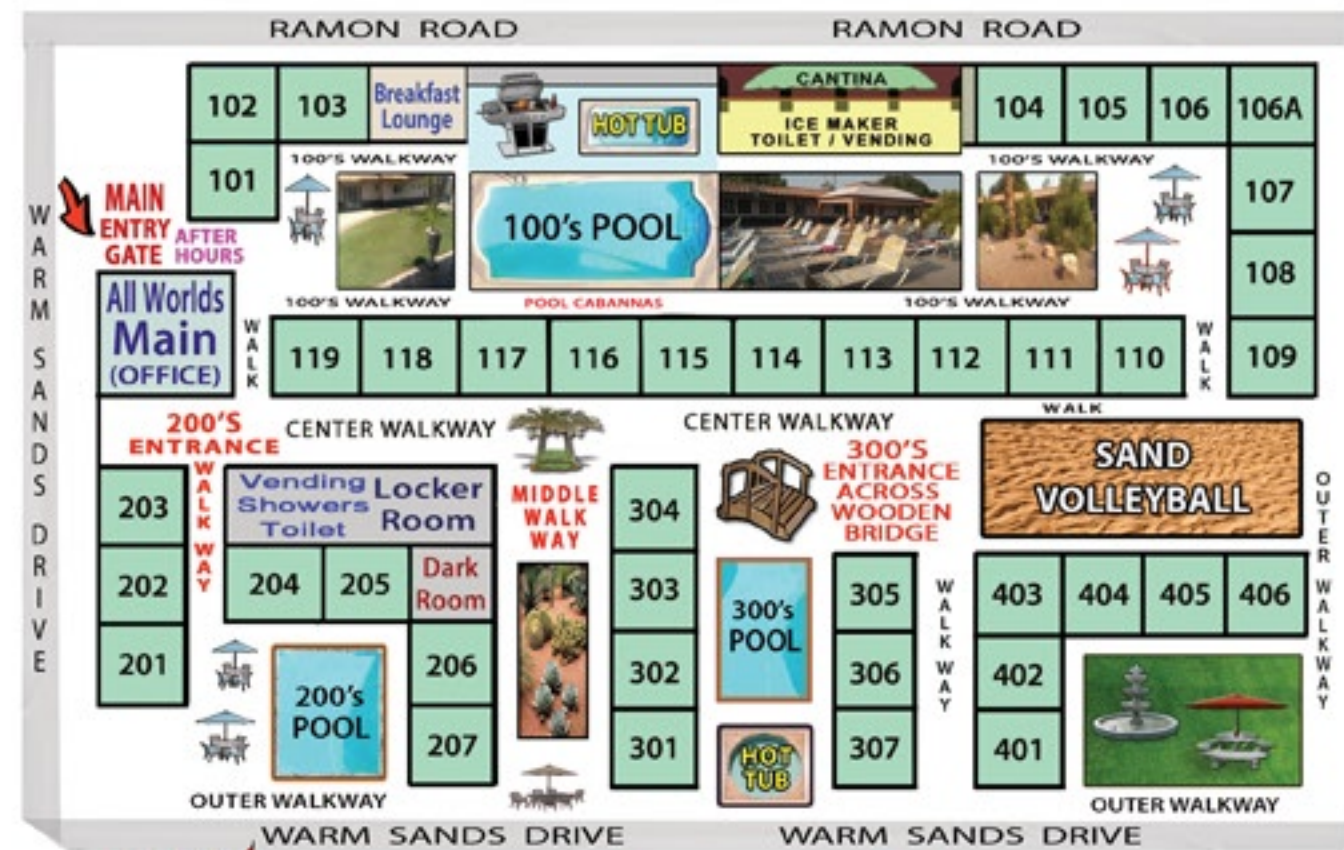

# ALLWORLDS RESORTS

**Main Resort:**  
**526 S. Warm Sands Dr.**  
**Palm Springs, Ca 92264**  
**(760) 323-7505**

**\*ARRIVALS TO EITHER RESORT NEED TO CHECK-IN AT THE MAIN RESORT FRONT DESK (NORTH PROPERTY)**

**Annex Resort:**  
**200 Feet South from the Main Resort Front Desk**  
**535 S. Warm Sands Drive**  
**ANNEX ENTRY GATE IS 40 FEET LEFT (EAST) OF THE ANNEX FRONT OFFICE**

**PARK YOUR VEHICLE** IN ANY OPEN SPACE ON EITHER PROPERTY EXCEPT FOR FIRE, EMERGENCY OR HANDICAPPED DESIGNATED SPACES. 24 HOUR STREET PARKING IS LEGAL ON BOTH SIDES OF WARM SANDS DRIVE.