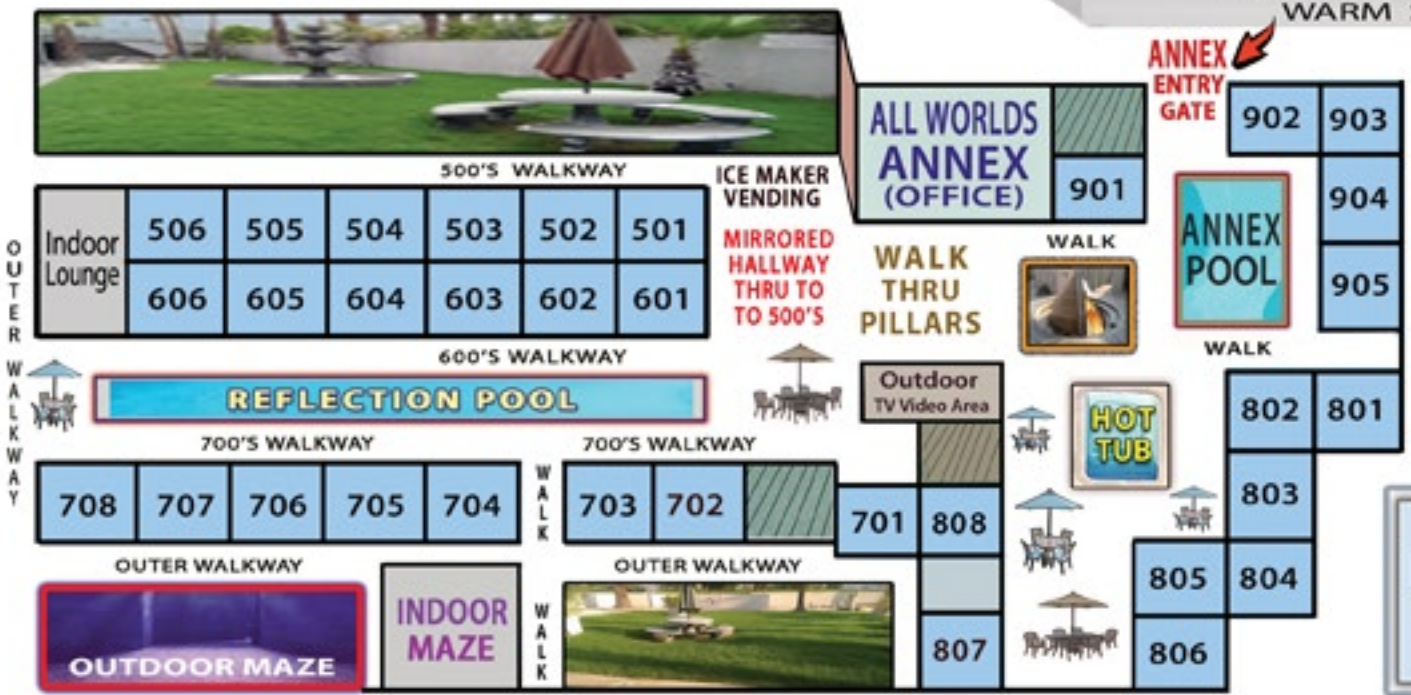

# ALLWORLDS RESORTS

**Main Resort:**  
**526 S. Warm Sands Dr.**  
**Palm Springs, Ca 92264**  
**(760) 323-7505**

**\*ARRIVALS TO EITHER RESORT NEED TO CHECK-IN AT THE MAIN RESORT FRONT DESK (NORTH PROPERTY)**

**Annex Resort:**  
**200 Feet South from the Main Resort Front Desk**  
**535 S. Warm Sands Drive**  
**ANNEX ENTRY GATE IS 40 FEET LEFT (EAST) OF THE ANNEX FRONT OFFICE**

**PARK YOUR VEHICLE** IN ANY OPEN SPACE ON EITHER PROPERTY EXCEPT FOR FIRE, EMERGENCY OR HANDICAPPED DESIGNATED SPACES. 24 HOUR STREET PARKING IS LEGAL ON BOTH SIDES OF WARM SANDS DRIVE.